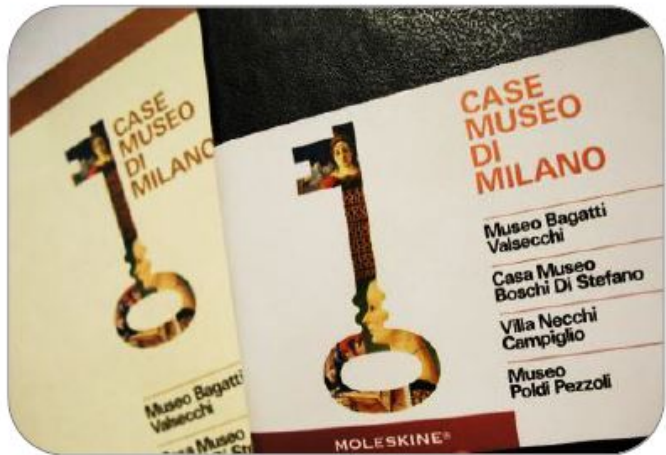

# Custom design - examples

MOLESKINE

M

Lamborghini

Bulgari Hotel, London

Chopard

10Corso Como, Milan

Shangai Tang - New Year Collections